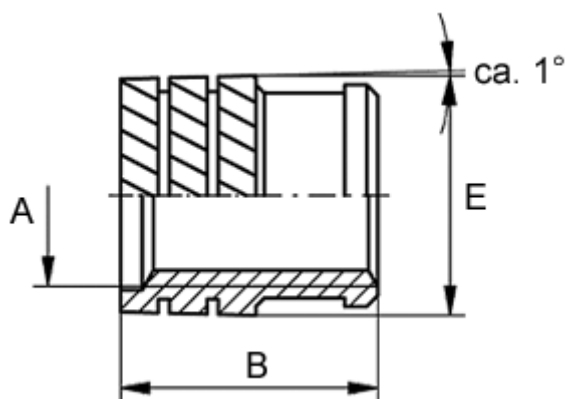

Data Sheet

Article number: 12850000040800
Description: KLEE-coil 850 000 040.800
M4 Brass

Measures

Female thread A	= M4
Length B	= 7.4
Min distance to edge	= 2.5
Outer diameter E	= 5.80
Recommended bore diameter	= 5.4
Type	= 850 000 040.800